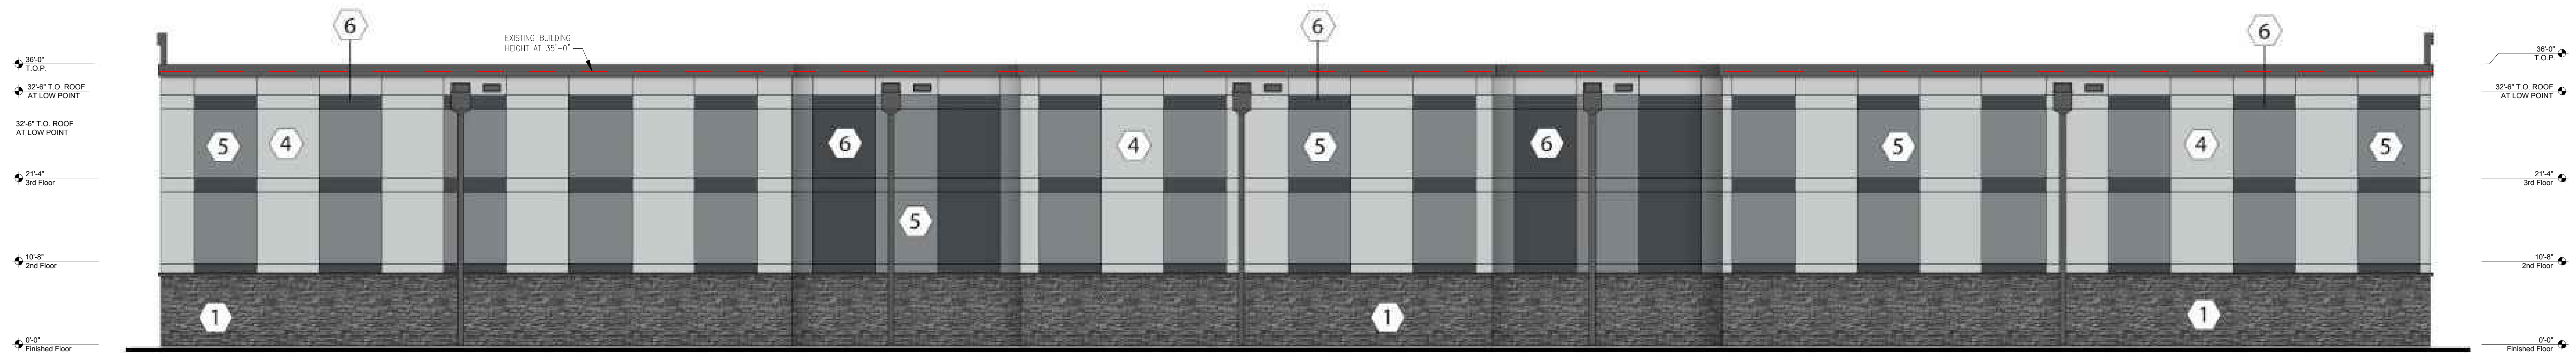

EAST ELEVATION

WEST ELEVATION

EXTERIOR FINISHES

1	VENEERSTONE INC IMPERIAL STACK GRAPHITE
2	ALPOLIC POWDER-COATED AUB BLUE
3	AWNINGS TO MATCH SW 7076 CYBERSPACE
4	STUCCO SW 7071 GRAY SCREEN
5	STUCCO SW 7074 SOFTWARE
6	STUCCO SW 7076 CYBERSPACE
7	PREFINISHED CANOPY TO MATCH ALPOLIC AUB BLUE
8	MBCI MASTERLINE 16 DARK GRAY

SOUTH ELEVATION

NORTH ELEVATION

SAFStor
225 HOWELLS ROAD
BAYSHORE HAMLET
TOWN OF ISLIP, NY

THE COLORS SHOWN IN THIS RENDERING ARE CLOSE APPROXIMATIONS. DUE TO INK VARIATIONS AND DIFFERENCES IN PRINTERS, AN EXACT COLOR MATCH CANNOT BE ACHIEVED. THE VIEWER IS ADVISED TO USE THE RENDERING AS A GUIDELINE FOR THE ARRANGEMENT OF COLORS ON THE BUILDING, AND TO THEN REFER TO THE ACTUAL COLOR OR MATERIAL SAMPLES PROVIDED.