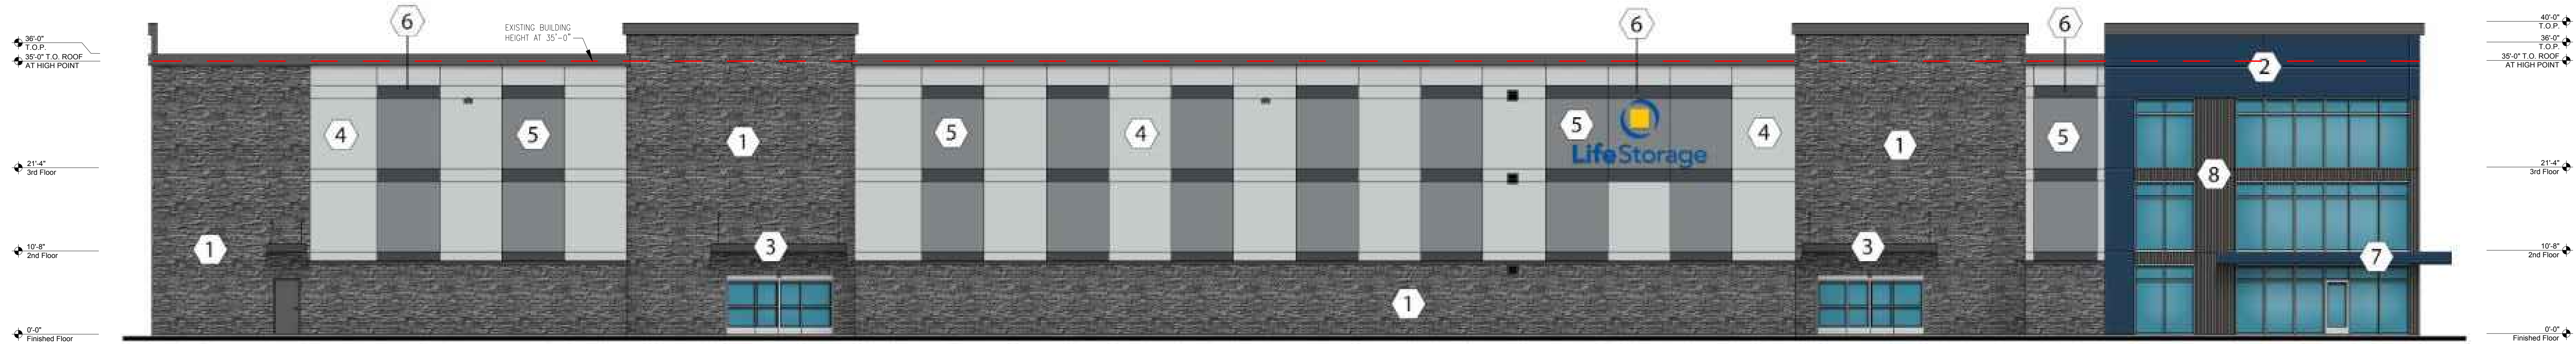

EAST ELEVATION

WEST ELEVATION

EXTERIOR FINISHES

1	VENEERSTONE INC IMPERIAL STACK GRAPHITE
2	ALPOLIC POWDER-COATED AUB BLUE
3	AWNINGS TO MATCH SW 7076 CYBERSPACE
4	STUCCO SW 7071 GRAY SCREEN
5	STUCCO SW 7074 SOFTWARE
6	STUCCO SW 7076 CYBERSPACE
7	PREFINISHED CANOPY TO MATCH ALPOLIC AUB BLUE
8	MBCI MASTERLINE 16 DARK GRAY

SOUTH ELEVATION

NORTH ELEVATION

SAFStor
225 HOWELLS ROAD
BAYSHORE HAMLET
TOWN OF ISLIP, NY

THE COLORS SHOWN IN THIS RENDERING ARE CLOSE APPROXIMATIONS. DUE TO INK VARIATIONS AND DIFFERENCES IN PRINTERS, AN EXACT COLOR MATCH CANNOT BE ACHIEVED. THE VIEWER IS ADVISED TO USE THE RENDERING AS A GUIDELINE FOR THE ARRANGEMENT OF COLORS ON THE BUILDING, AND TO THEN REFER TO THE ACTUAL COLOR OR MATERIAL SAMPLES PROVIDED.