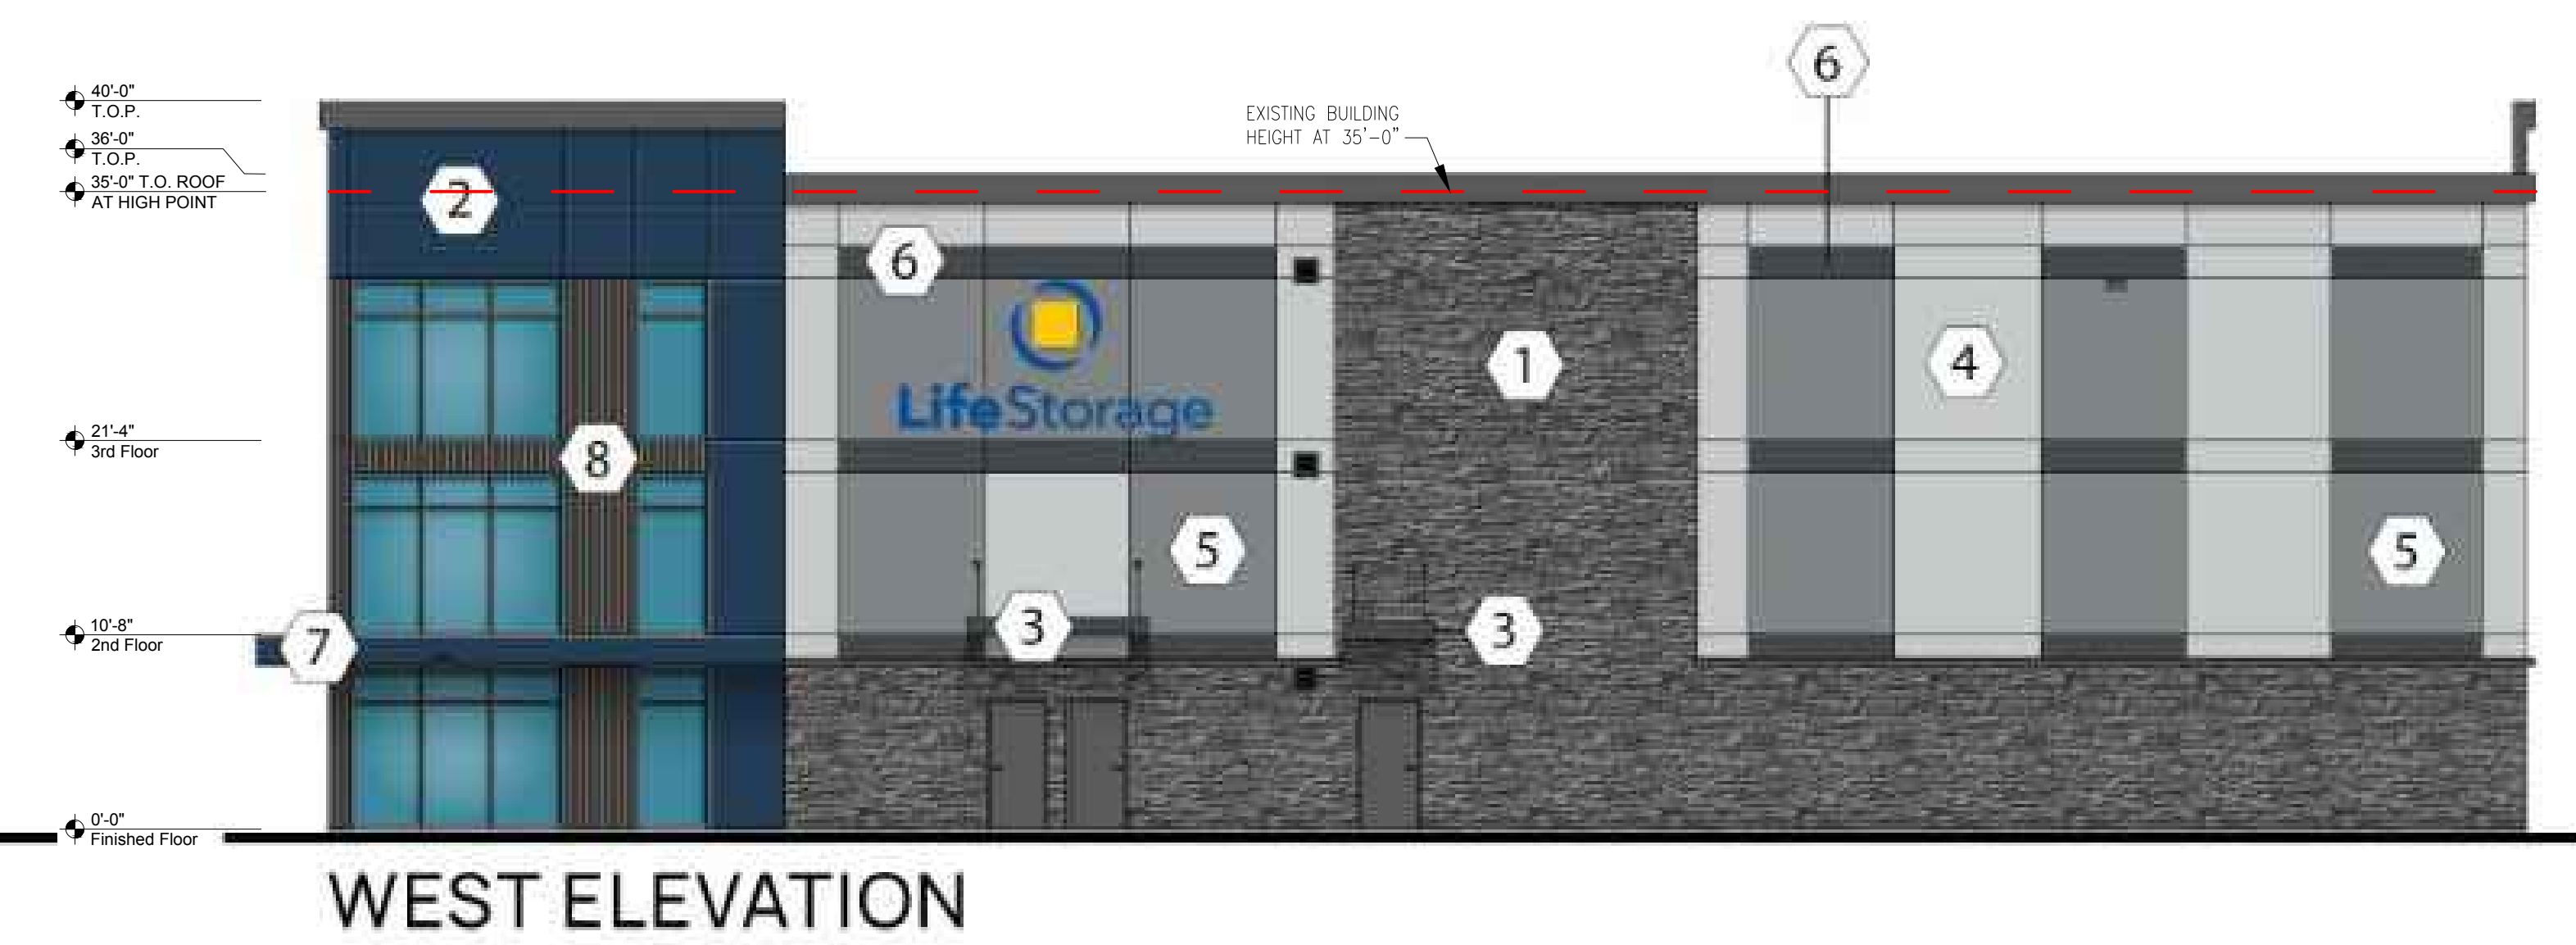

EAST ELEVATION

WEST ELEVATION

EXTERIOR FINISHES

1	VENEERSTONE INC IMPERIAL STACK GRAPHITE
2	ALPOLIC POWDER-COATED AUB BLUE
3	AWNINGS TO MATCH SW 7076 CYBERSPACE
4	STUCCO SW 7071 GRAY SCREEN
5	STUCCO SW 7074 SOFTWARE
6	STUCCO SW 7076 CYBERSPACE
7	PREFINISHED CANOPY TO MATCH ALPOLIC AUB BLUE
8	MBCI MASTERLINE 16 DARK GRAY

SOUTH ELEVATION

NORTH ELEVATION

SAFStor
225 HOWELLS ROAD
BAYSHORE HAMLET
TOWN OF ISLIP, NY

THE COLORS SHOWN IN THIS RENDERING ARE CLOSE APPROXIMATIONS. DUE TO INK VARIATIONS AND DIFFERENCES IN PRINTERS, AN EXACT COLOR MATCH CANNOT BE ACHIEVED. THE VIEWER IS ADVISED TO USE THE RENDERING AS A GUIDELINE FOR THE ARRANGEMENT OF COLORS ON THE BUILDING, AND TO THEN REFER TO THE ACTUAL COLOR OR MATERIAL SAMPLES PROVIDED.